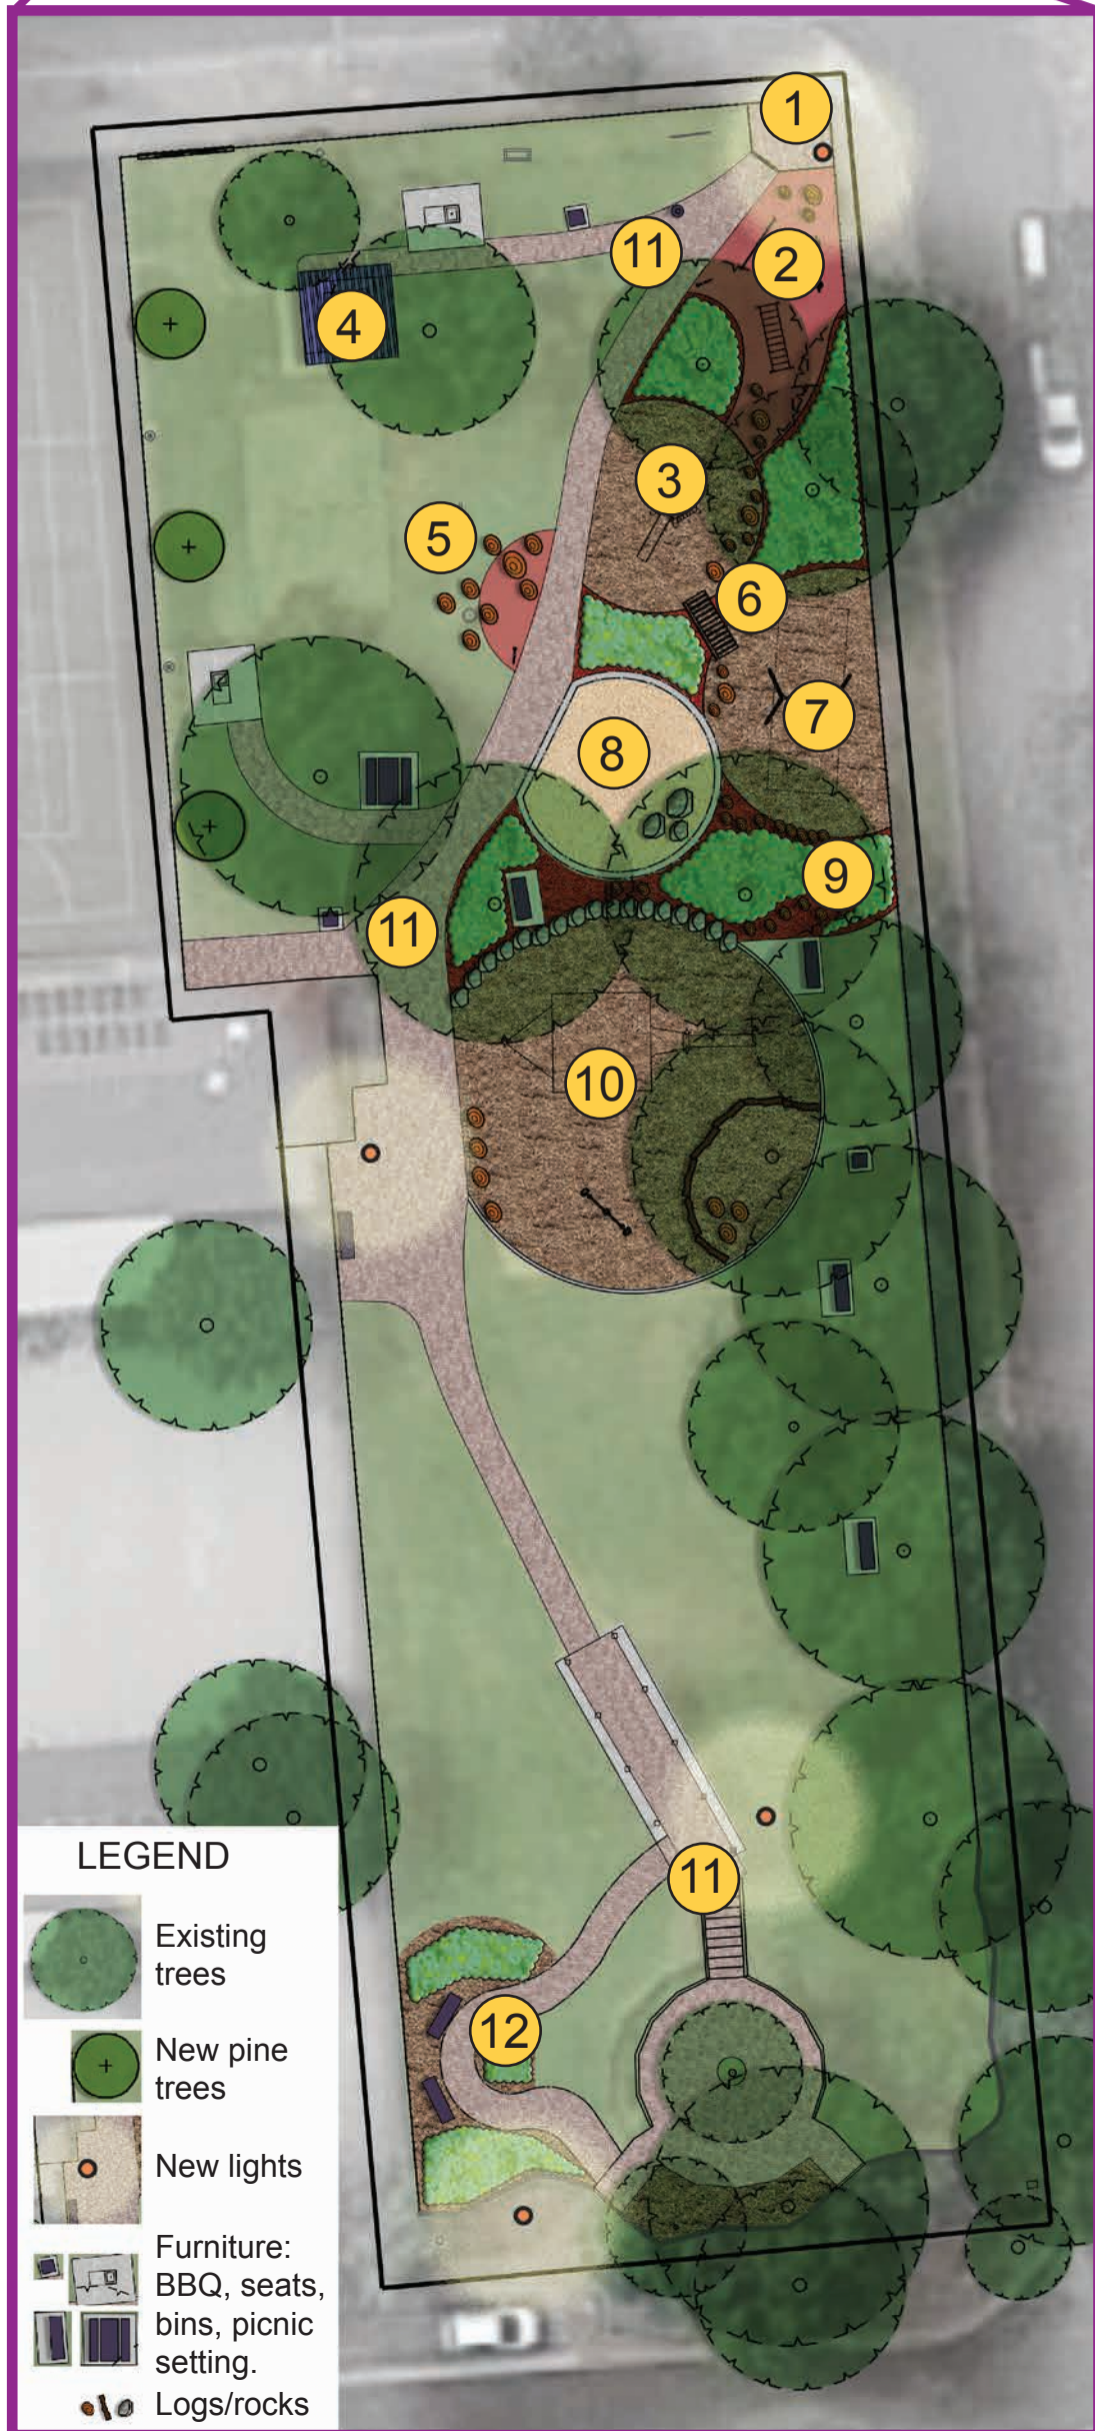

PROSPECT GARDENS / NARNU WIRRA PLAYSPACE UPGRADE - REVISED PLAN (V2)

LOCATION PLAN

LEGEND

- Existing trees
- New pine trees
- New lights
- Furniture: BBQ, seats, bins, picnic setting.
- Logs/rocks

- 1 Entry gate is set back from the road.
- 2 New active area on a rubber surface with fitness equipment for kids and adults including monkey bars, chin up bars and parallel bars.
- 3 New cubby house with a slide.

- 4 Existing shelter.
- 5 Reinstate the family gathering area with lawn for picnics and add a new accessible kids picnic area with log seats and talking tubes.

- 6 New bridge to cross the 'lava' (red mulch in the garden bed).
- 7 New double swing with a regular seat and a toddler seat.

- 8 New sandpit* with a digger and a dinosaur discovery element.
*Please note dogs off leash will not be allowed in this area. The dog off-leash area is in the south-west corner of the precinct and will be fenced.

- 9 'The floor is lava' theme with red mulch in the garden beds that is the 'lava' and stepping logs throughout to avoid stepping on the 'lava'. There are dinosaur elements to discover in the garden beds, including dinosaur eggs.