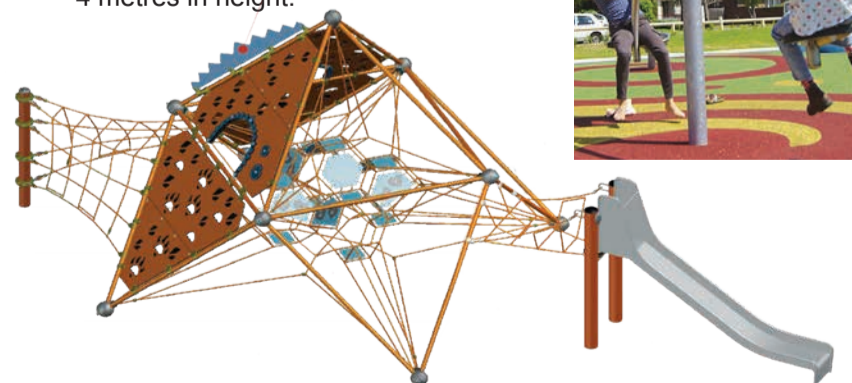

PROSPECT GARDENS / NARNU WIRRA PLAYSPACE UPGRADE - REVISED PLAN (V2)

LOCATION PLAN

LEGEND

- Existing trees
- New pine trees
- New lights
- Furniture: BBQ, seats, bins, picnic setting.
- Logs/rocks

- 1 Entry gate is set back from the road.
- 2 New active area on a rubber surface with fitness equipment for kids and adults including monkey bars, chin up bars and parallel bars.
- 3 New cubby house with a slide.

- 4 Existing shelter.
- 5 Reinstate the family gathering area with lawn for picnics and add a new accessible kids picnic area with log seats and talking tubes.

- 6 New bridge to cross the 'lava' (red mulch in the garden bed).
- 7 New double swing with a regular seat and a toddler seat.

- 8 New sandpit* with a digger and a dinosaur discovery element.
*Please note dogs off leash will not be allowed in this area. The dog off-leash area is in the south-west corner of the precinct and will be fenced.

- 10 Older kids play elements including dinosaur themed equipment** and spinning seesaw.
**The dinosaur equipment is suitable for a range of ages including older kids, with the tip of the playground reaching 4 metres in height.